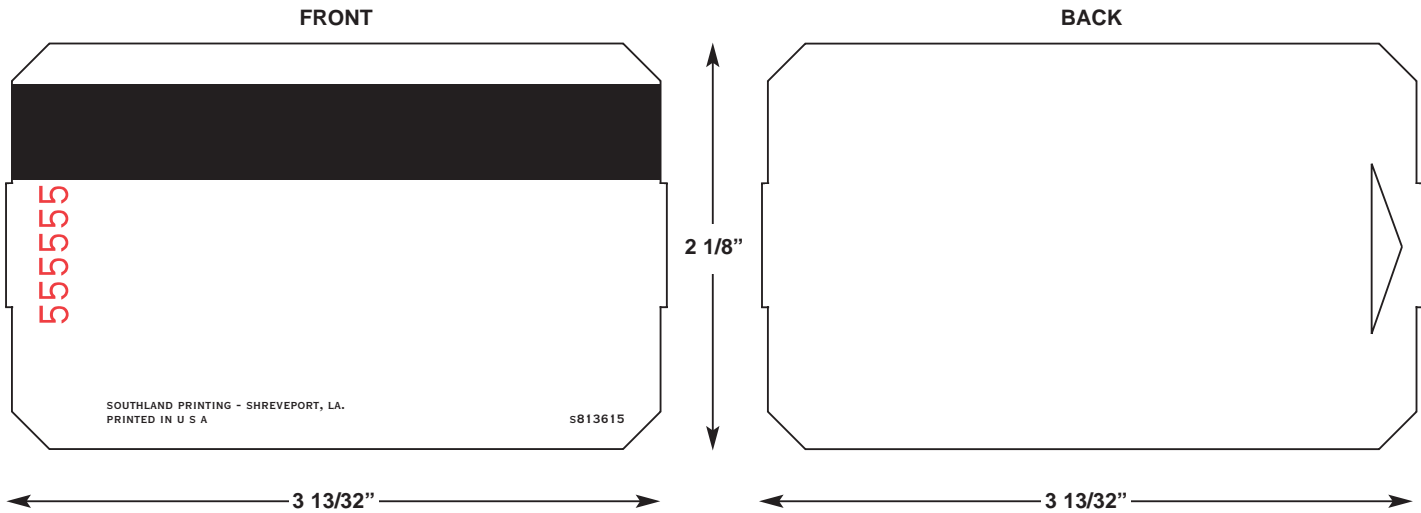

Ibersegur/LINCE3

Form # S813615
2 1/8" X 3 13/32"

Ibersegur/LINCE3

- Stock Item
- 7 pt. Thermal Stock
- Available on White stock only
- 4,000 per box - 20,000 per carton
- Required multiple - 20,000
- Numbered per our stock
- Custom printed orders in 20 Working Days